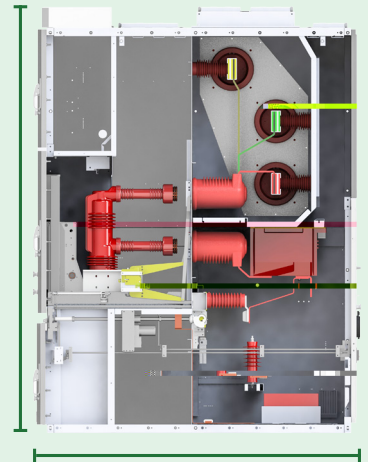

12/24kV

Removable Metal - enclosed Switchgear

Product description

Electrical features

Temperature-rise tests:

Altitude:

Durable:

Reliable: