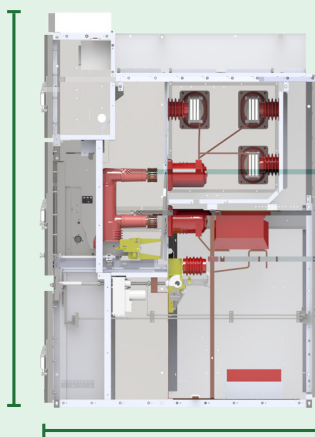

12/24kV

Removable Metal - enclosed Switchgear

Product description

Electrical features

Temperature-rise tests:

Altitude:

Durable:

Reliable: