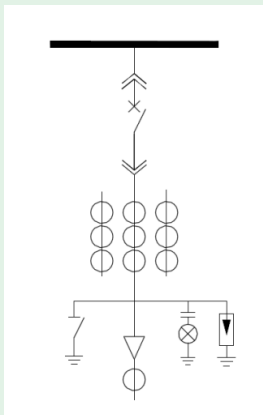

12/24kV

Removable Metal - enclosed Switchgear

Product description

Electrical features

Temperature-rise tests:

Altitude:

Durable:

Reliable: